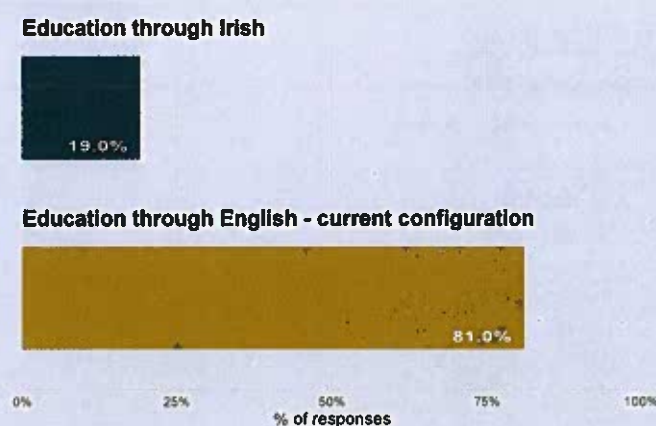

Language preference

School Response Rate
20%
27 out of 138 households

Overall School Margin of Error
Preferences will be $\pm 15.1\%$
(indicated by red bar)

Results from 32 parents and guardians who indicated that they intend to enrol their children in this school in the future

Co-educational / single-sex preference

Patronage / ethos preference

Language preference

Next Steps

The Department of Education and Youth has written to all schools and provided comprehensive information, including on how to understand the survey results and asking each school to reflect on their school-specific report, engage with their school community and consider if the school wishes to request to be included in the first group of schools to action the Primary School Survey results.