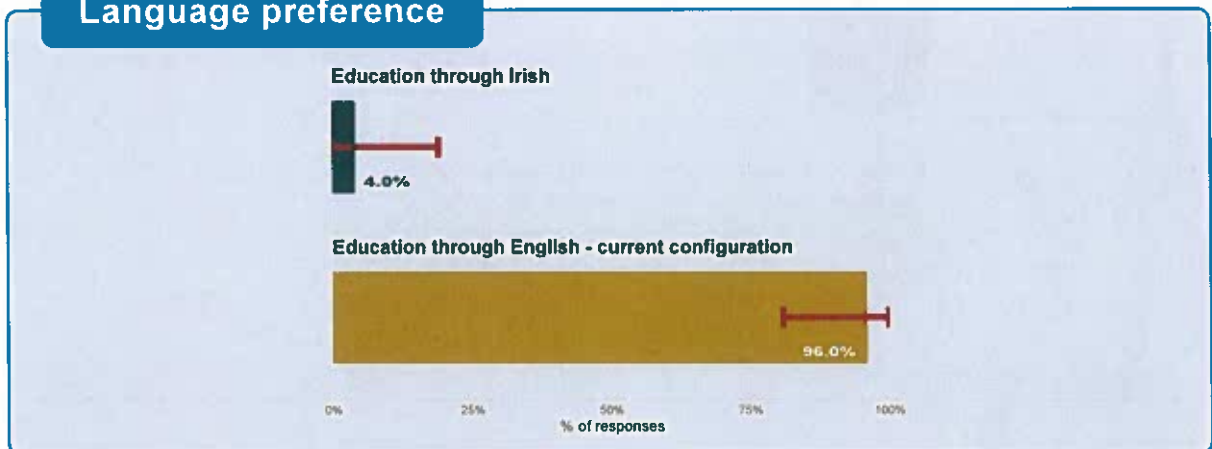

Primary School Survey

School Specific Results

Gort National School, 20465J
Gort, Galway

Results from parents and guardians with children in this school

Co-educational / single-sex preference

Patronage / ethos preference

Language preference

School Response Rate
20%
27 out of 138 households

Overall School Margin of Error
Preferences will be $\pm 15.1\%$
(indicated by red bar)

Results from 32 parents and guardians who indicated that they intend to enrol their children in this school in the future