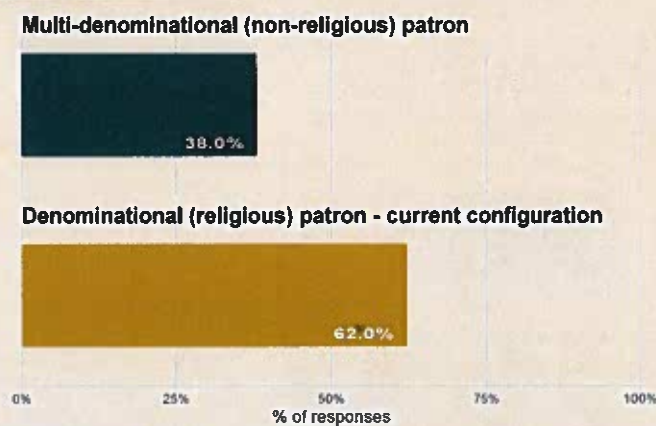

Language preference

School Response Rate
20%
27 out of 138 households

Overall School Margin of Error
Preferences will be $\pm 15.1\%$
(indicated by red bar)

Results from 32 parents and guardians who indicated that they intend to enrol their children in this school in the future

Co-educational / single-sex preference

Patronage / ethos preference

Language preference

Next Steps

The Department of Education and Youth has written to all schools and provided comprehensive information, including on how to understand the survey results and asking each school to reflect on their school-specific report, engage with their school community and consider if the school wishes to request to be included in the first group of schools to action the Primary School Survey results.