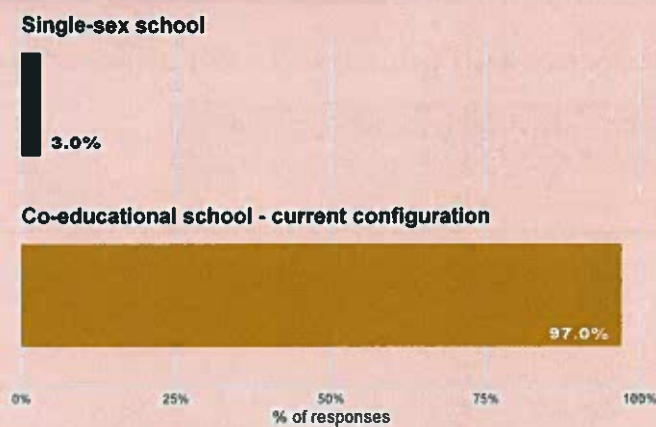

Language preference

School Response Rate
20%
27 out of 138 households

Overall School Margin of Error
Preferences will be $\pm 15.1\%$
(indicated by red bar)

Results from 32 parents and guardians who indicated that they intend to enrol their children in this school in the future

Co-educational / single-sex preference

Patronage / ethos preference

Language preference

Next Steps

The Department of Education and Youth has written to all schools and provided comprehensive information, including on how to understand the survey results and asking each school to reflect on their school-specific report, engage with their school community and consider if the school wishes to request to be included in the first group of schools to action the Primary School Survey results.