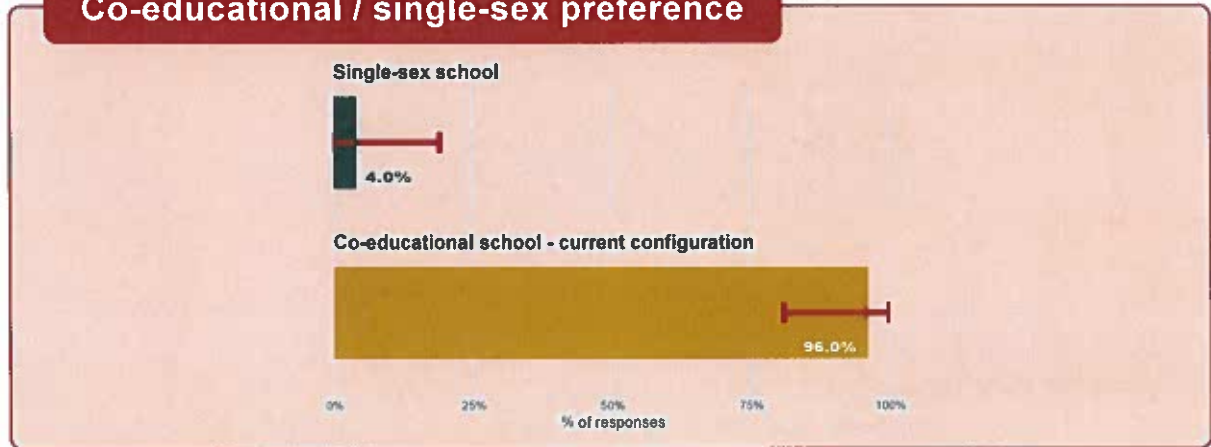

Primary School Survey

School Specific Results

Gort National School, 20465J
Gort, Galway

Results from parents and guardians with children in this school

Co-educational / single-sex preference

Patronage / ethos preference

Language preference

School Response Rate
20%
27 out of 138 households

Overall School Margin of Error
Preferences will be $\pm 15.1\%$
(indicated by red bar)

Results from 32 parents and guardians who indicated that they intend to enrol their children in this school in the future